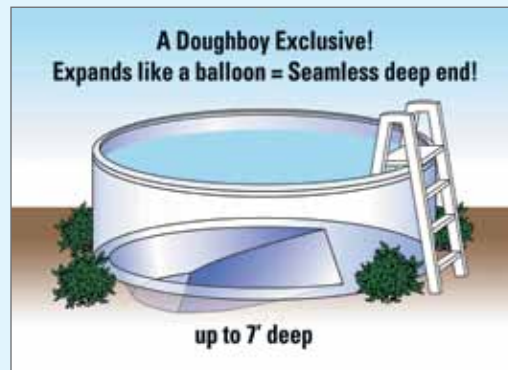

A Size For Any Backyard

An excellent assortment of pool sizes to perfectly match your backyard.

Round

12' • 16'
18' • 21'
24' • 28'

Oval

24' x 12' • 24' x 16'
28' x 16' • 32' x 16'
34' x 18' • 38' x 18'
41' x 21'

Important: Misuse of your pool may result in crippling injury and/or other dangers to life and health. Do not dive or jump. Do not use slides, diving boards, or any other platform or object which can be used for improper pool entry. Use only an above-ground swimming pool ladder to enter or exit your pool. It is your responsibility to secure your pool against unauthorized, unsupervised or unintentional entry.

Change of Design: Doughboy Recreational expressly reserves the right to change or modify the design and construction of any product in due course of our manufacturing without incurring any obligation or liability to furnish or install such changes or modifications on products previously or subsequently sold.

Doughboy Recreational is in no way affiliated with any professional pool installer. If you have the pool installed by others, please supervise to be sure they comply with proper installation techniques as shown.

Visit our website at www.doughboypools.com

Doughboy Recreational • 315 N Sebastian • West Helena, AR 72390 • 866-DOUGHBOY