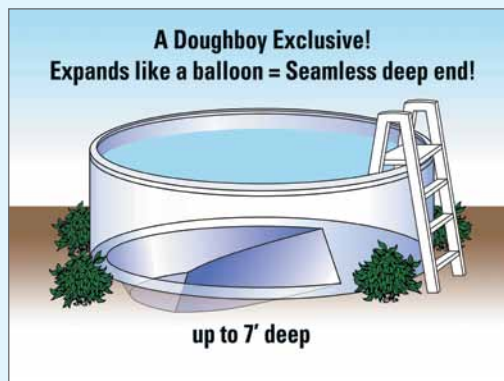

A Size For Any Backyard

An excellent assortment of pool sizes to perfectly match your backyard.

Round

12' • 16'
18' • 21'
24' • 28'

Oval

20' x 12' • 24' x 12'
32' x 12' • 24' x 16'
28' x 16' • 32' x 16'

Important: Misuse of your pool may result in crippling injury and/or other dangers to life and health. Do not dive or jump. Do not use slides, diving boards, or any other platform or object which can be used for improper pool entry. Use only an above-ground swimming pool ladder to enter or exit your pool. It is your responsibility to secure your pool against unauthorized, unsupervised or unintentional entry.

Change of Design: Doughboy Recreational expressly reserves the right to change or modify the design and construction of any product in due course of our manufacturing without incurring any obligation or liability to furnish or install such changes or modifications on products previously or subsequently sold.

Doughboy Recreational is in no way affiliated with any professional pool installer. If you have the pool installed by others, please supervise to be sure they comply with proper installation techniques as shown.

Visit our website at www.doughboypools.com

Doughboy Recreational • 315 N Sebastian • West Helena, AR 72390 • 866-DOUGHBOY